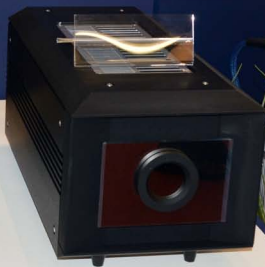

IsoTek Mosaic Titan
High-current power cleaning

IsoTek Mosaic Titan
High-current power cleaning

"IsoTek is the UK's biggest name in mains filtration."
Hi-Fi Choice

"The leader in mains conditioning products."
Hi-Fi News