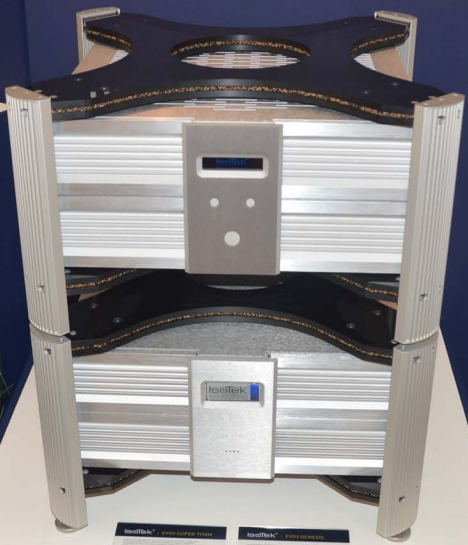

Hi-Fi News

Hi-Fi News 4000 SUPER TOWER

.....

Hi-Fi News 4000 SUPER TOWER

.....