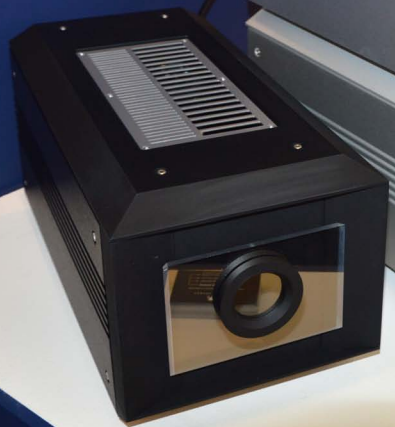

Isotek
Micro-Analysis